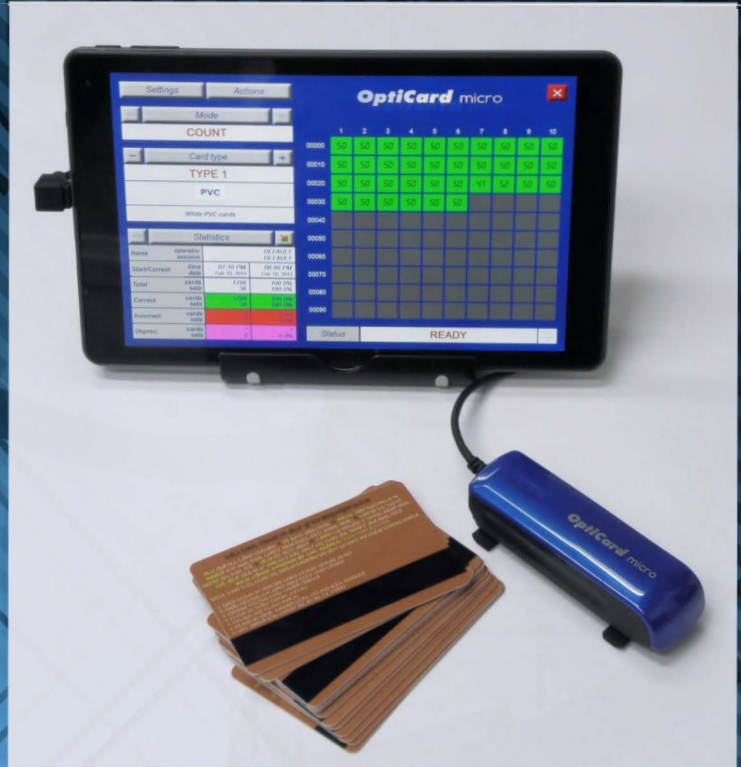

\$1,260.00 CDN
plus HST and shipping

1-855-828-4300

OptiCard micro

portable card counter

2015 | NEW PRODUCT

- ◆ An innovative portable device for accurate counting of cards and other flat items
- ◆ Counts up to 65 ISO cards or 100 thinner cards in 1-2 seconds
- ◆ Fast, reliable and very easy to use
- ◆ Counts plastic cards, paper cards, envelopes, and more
- ◆ Counts white, colored and translucent cards
- ◆ Wide material thickness range: 0.4mm – 6mm
- ◆ Based on the industrial OptiCard software
- ◆ Uses a 8" tablet PC and a handheld scanning head
- ◆ Suitable for both right-handed and left-handed users
- ◆ Multilingual user interface, detailed counting reports and other advanced features
- ◆ Flexible technology - new card types can be added remotely
- ◆ Excellent pricing